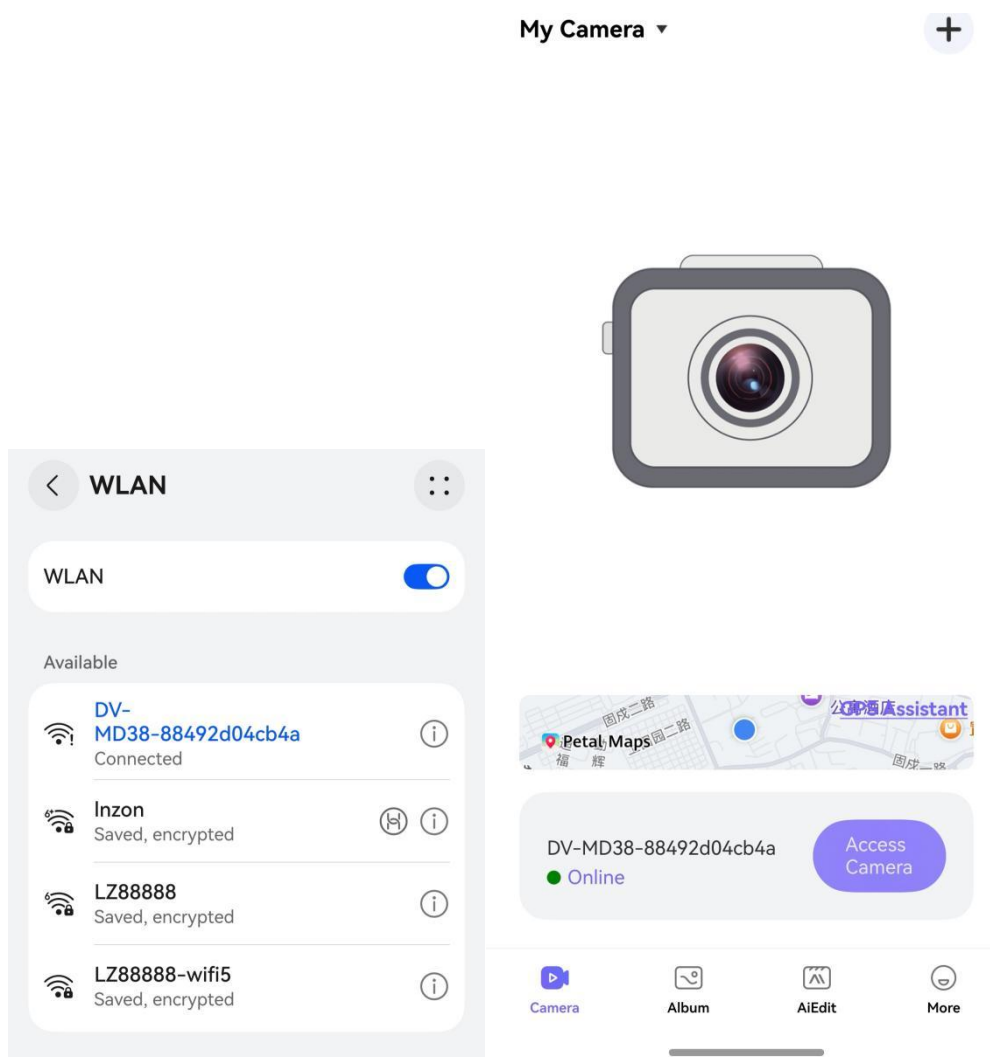

Three. Product parameters:

- Video format: AVI
- Video coding: M-JPEG
- Video resolution: 1920*1080
- Video frame rate: 30fps
- Motion detection record: Support
- Battery capacity: about 700mAh
- Record time: about 210 minutes
- Charge voltage: DC-5V 1A
- Storage support: 8GB-128GB
- Transmission speed: USB 2.0
- Interface type: Type-C
- Storage temperature: - 10-40 °C
- Working humidity: 15-85% RH9

Disclaimer

1. The usage of this device is subject to the relevant national laws and